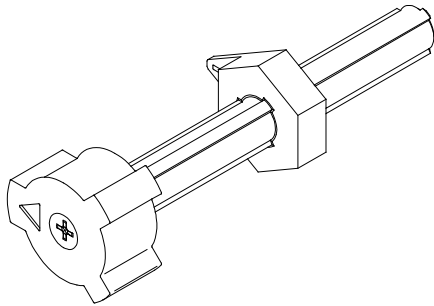

# Metal shaft extension

**Product lines**  
H200-A/-B/-D/-E

**Base mounting switch**

**Door interlock**  
Metal shaft extension

**Four hole mounting**  
Front

**AVB8 - . . .**

Metal shaft extension for mounting forms **with door interlock** and four hole mounting front