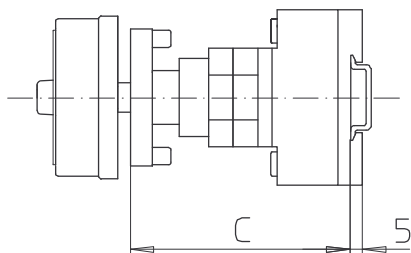

Modular shaft extension

sälzer

Product lines
H400-A/ -D/ -E

Base mounting switch

Door interlock
Modular shaft extension

Four hole mounting
Front

AVC4 - .

Modular shaft extensions for use with door interlock

Dimension C (internal depth, inside of door to top of DIN rail)

Dimension	H400-A	H400-D/ -E	No.	Order code number
0	102 ... 117 mm	115 ... 130 mm	-	-
1	122 ... 142 mm	135 ... 155 mm	1	AVC4 - 1
2	147 ... 167 mm	160 ... 180 mm	1	AVC4 - 2
3	172 ... 192 mm	185 ... 205 mm	1	AVC4 - 3
4	197 ... 217 mm	210 ... 230 mm	1	AVC4 - 4