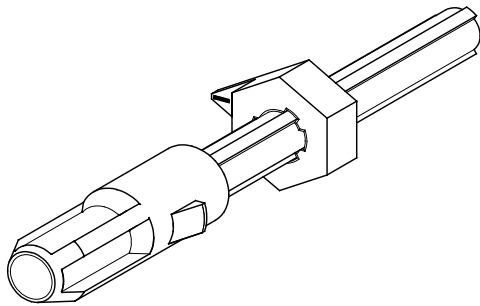

Metal shaft extension

Product lines
H200-A/-B/-D/-E

Base mounting
switch

Door interlock
Metal shaft extension

Single hole mounting
ø 22,5 mm front

AVA8 - . . .

Metal shaft extension for mounting forms with **door interlock** and single hole mounting ø 22,5 mm front